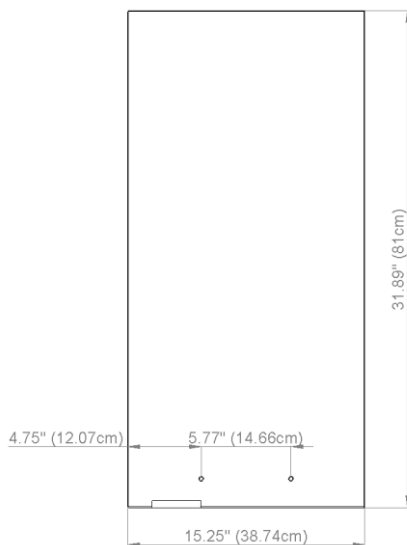

# Diamando

Edition  
Edition 08-2011

Mirror cabinet DM 1/15 1/4" R without electrics  
Armoire de toilette SIDLER No.: 1'504'020

SIDLER International Ltd.  
Made in Switzerland  
#205-2999 Underhill Avenue, Burnaby, BC V5A 3C2  
www.sidler-international.com

Aluminium case  
Hinge on the right  
3 adjustable glass trays  
1 cosmetic box, 1 cosmetic mirror

Boîtier en aluminium  
Gond à droite  
3 tablettes en verre réglables  
1 cassette de beauté, 1 miror grossissant

Rough opening : 30.75 x 14.5

The dimensions in centimetres/inches go with the reservation of the factory tolerance, later modifications if necessary as well as further possibilities of installation. The responsibility for consequences of incorrect and incomplete dimensions is out of question.