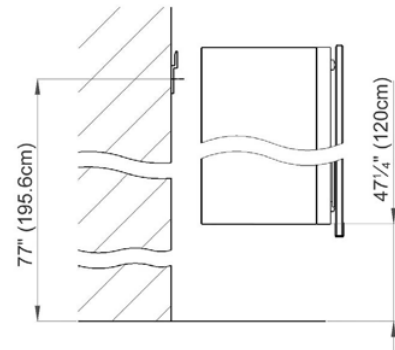

Recessed Application

 Electrical connection  
*Raccord électrique*

 Socket  
*Prise de courant*

Fastening hole below  
*Trous de fixation en bas*

Fastening hole above  
*Trous de fixation en au-dessus*

Aluminum case  
Hinge on the right  
LED strip 10W  
Dimmable,  
1-10V low voltage dimmer switch required  
1 socket  
3 adjustable glass trays  
1 cosmetic box, 1 cosmetic mirror

*Boîtier en aluminium  
Charnière à droite  
LED bande 10W  
Graduable,  
variateur 1-10V, fourni et monté par vos soins  
1 prise  
3 étagères en verre réglables  
1 boîte cosmétique, 1 miroir à loupe*

Surface Mount

The dimensions in centimetres/inches go with the reservation of the factory tolerance, later modifications if necessary as well as further possibilities of installation. The responsibility for consequences of incorrect and incomplete dimensions is out of question.