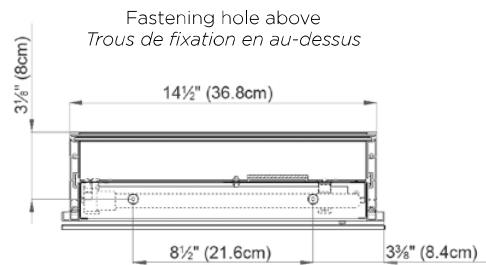

Recessed Application

 Electrical connection  
*Raccord électrique*

 Socket  
*Prise de courant*

Fastening hole below  
*Trous de fixation en bas*

Fastening hole above  
*Trous de fixation en au-dessus*

Aluminum case  
Hinge on the right  
LED strip 10W  
Dimmable,  
1-10V low voltage dimmer switch required  
1 socket  
3 adjustable glass trays  
1 cosmetic box, 1 cosmetic mirror

*Boîtier en aluminium  
Charnière à droite  
LED bande 10W  
Graduable,  
variateur 1-10V, fourni et monté par vos soins  
1 prise  
3 étagères en verre réglables  
1 boîte cosmétique, 1 miroir à loupe*

Surface Mount

The dimensions in centimetres/inches go with the reservation of the factory tolerance, later modifications if necessary as well as further possibilities of installation. The responsibility for consequences of incorrect and incomplete dimensions is out of question.