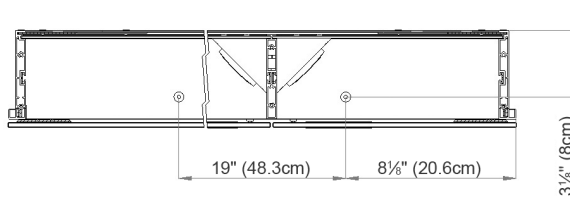

LED

SIDLER
is Leidenschaft

Mirror Cabinet
Armoire de toilette

LED 2/35 1/4"/R AS
SIDLER No.: 1.709.020

SIDLER International Ltd.
Made in Switzerland
Vancouver, BC
www.sidler-international.com

Recessed Application

 Electrical connection
Raccord électrique

 Socket
Prise de courant

Fastening hole below
Trous de fixation en bas

Fastening hole above
Trous de fixation en au-dessus

Rough opening: 30 3/4 x 34 1/2

Aluminium case
2 LED strip 26W
Dimmable,
1-10V low voltage dimmer switch required
2 socket
6 adjustable glass trays
1 cosmetic box, 1 cosmetic mirror

Boîtier en aluminium
2 LED bande 26W
Graduable,
variateur 1-10V, fourni et monté par vos soins
2 prise
6 étagères en verre réglables
1 boîte cosmétique, 1 miroir à loupe

Electrical installation shall be performed
by a qualified licensed electrician

*Des installations électriques doivent être faites
par un électricien qualifié avec une licence*

Surface Mount

The dimensions in centimetres/inches go with the reservation of the factory tolerance, later modifications if necessary as well as further possibilities of installation. The responsibility for consequences of incorrect and incomplete dimensions is out of question.