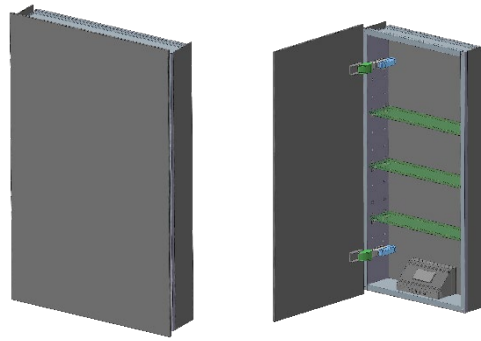

Model#	10.15314.001
Model	1/15-1/4" x 31"

**Including:**

- Electrical Outlet
- Silverlasting™ double-sided mirror doors (left and right option)
- 3 Glass shelves
- Blum soft-close hinges
- Mirrored interior
- Anodized aluminum body